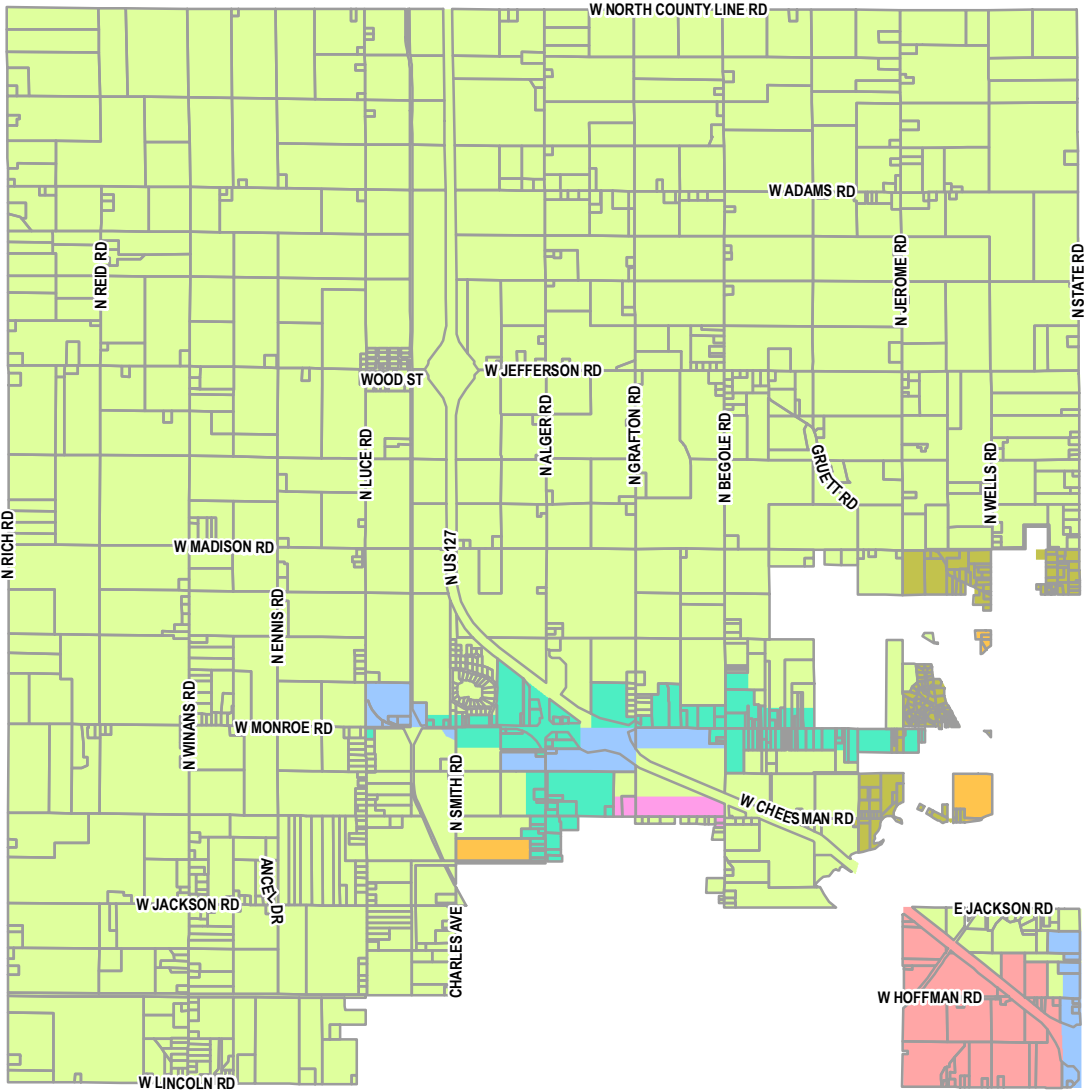

Pine River Township Gratiot County Zoning

Zoning	
	Ag
	HC
	HDR
	Industrial
	LC
	LDR
	Office